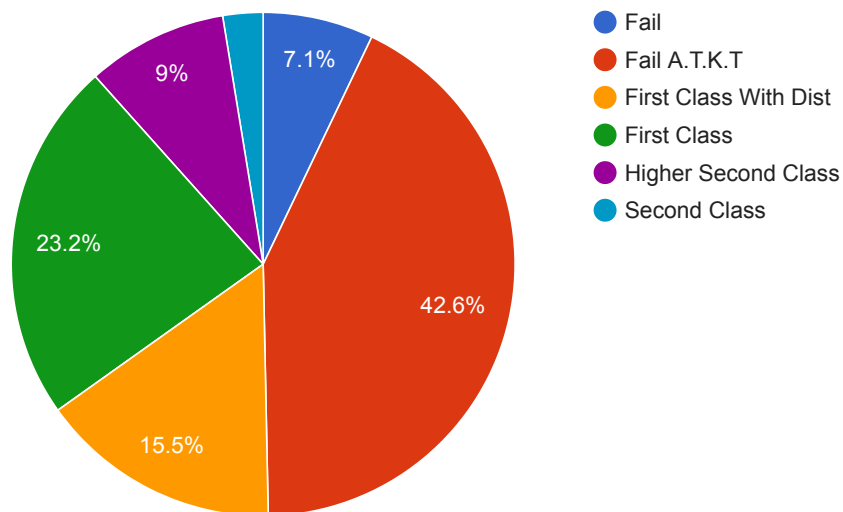

Class : FYBsc

Fresher Student Count : 122

Backlog Student Count : 33

Percentage of Results

Subject Code	Subject Name	Total Student	Pass	Fail	Absent
71110	Mathematics Paper I	52	40	10	2
71120	Mathematics Paper II	52	44	6	2
71130	Mathematics Practical	52	52	0	0
71210	Physics Paper I	89	72	14	3
71220	Physics Paper II	89	63	23	3