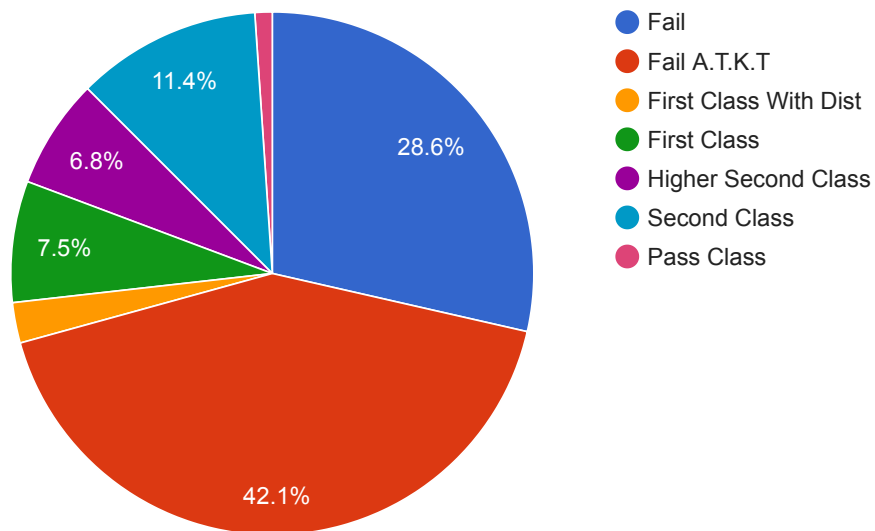

Class : FYBCom

Fresher Student Count : 252

Backlog Student Count : 28

Percentage of Results

Subject Code	Subject Name	Total Student	Pass	Fail	Absent
1113	Compulsary English	252	136	111	5
1123	Financial Accounting	252	155	92	5
1133	Business Economics (Micro)	252	173	75	4
1143	Mathematics & Statistics	44	25	19	0