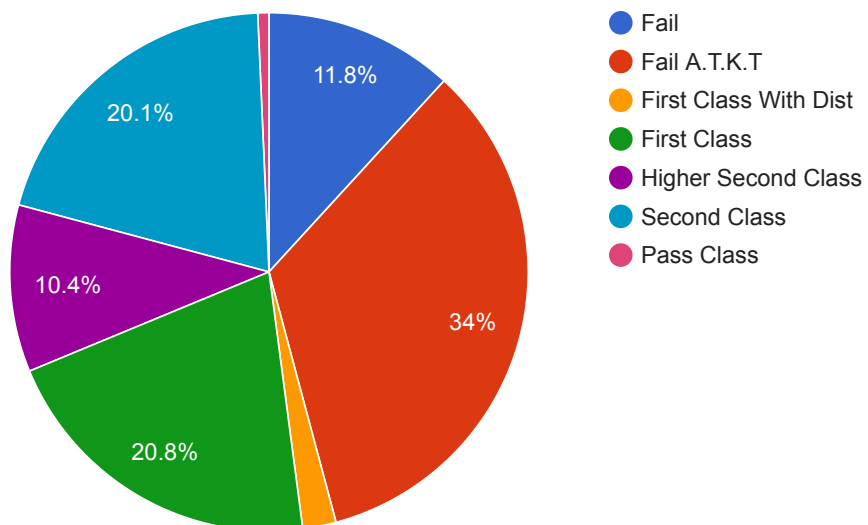

Class : FYBCom

Fresher Student Count : 129

Backlog Student Count : 15

Percentage of Results

Subject Code	Subject Name	Total Student	Pass	Fail	Absent
1113	Compulsary English	144	117	21	6
1123	Financial Accounting	144	129	9	6
1133	Business Economics (Micro)	144	136	4	4
1143	Mathematics & Statistics	14	12	2	0