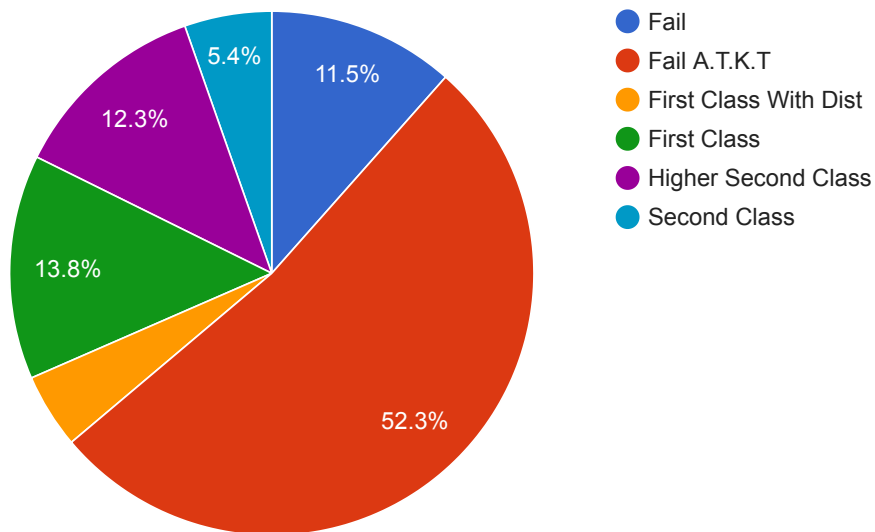

Class : FYBBA (C.A)

Fresher Student Count : 185

Backlog Student Count : 52

Percentage of Results

Subject Code	Subject Name	Total Student	Pass	Fail	Absent
101	Modern Operating Environment & Ms Office	130	122	7	0
102	Financial Accounting	130	102	27	0
103	Programming Principles & Algorithms	130	120	9	1
104	Business Communication	130	117	12	0